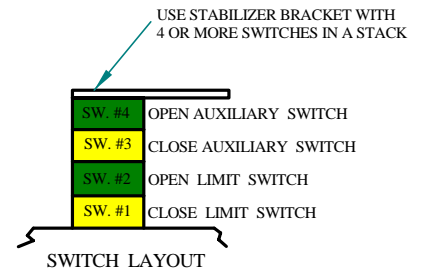

REV	DESCRIPTION	DATE	APPR
1	NEW AUXILIARY SWITCH WIRE COLOR CHANGE	04APR16	WJR

**OPERATION:**  
 POWER TO 1 & 2 FOR CCW ROTATION (OPEN)  
 POWER TO 1 & 3 FOR CW ROTATION (CLOSE)  
 TERMINALS 4 THRU 9 FOR AUXILIARY SWITCHES.  
 TERMINALS 10 & 11 FOR HEATER, THERMOSTAT & CLUTCH

**IC<sub>I</sub>** Indelac Controls, Inc.  
 Florence, Ky. 41042

WIRING DIAGRAM, SPRING RETURN, 24VDC ASC - ASC10, FAIL WITH LOSS OF POWER, W/2 AUXILIARY SWITCHES, BRAKE, CLUTCH & HEATER

WJR	21APR15	W150421A
-----	---------	----------